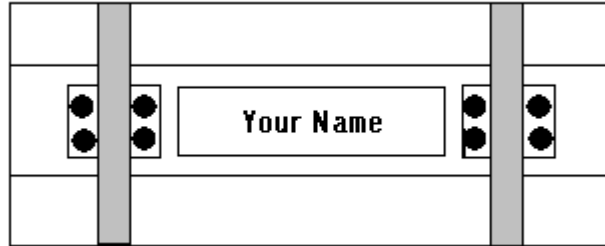

## San Diego Model Railroad Museum's Railroad Walk of Fame

Each member of the Lifetime Membership level receives an engraved "Railroad Tie" on the "Railroad Walk of Fame"! The price of a Lifetime Membership including a "tie" is **\$1,250.00**. Engrave your name or a short message, or have one made in honor a loved one!